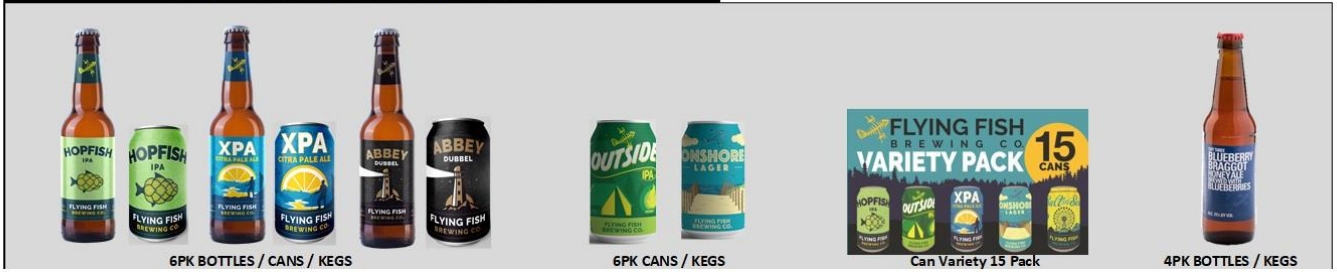

2019 BEER LINEUP

YEAR-ROUND AVAILABILITY

	JAN	FEB	MAR	APR	MAY	JUN	JUL	AUG	SEP	OCT	NOV	DEC	
S E A S O N A L													
			<p>MAR - JUL FARMHOUSE SUMMER ALE 15PK 12oz CANS / KEGS</p>						<p>AUG - OCT OKTOBERFISH 6PK 12oz BOTTLES / KEGS</p>				
	<p>GRAND CRU 6PK 12oz BOTTLES / KEGS</p>			<p>MAR - JUL Session Sour 6PK 12oz CANS / KEGS</p>									

	JAN	FEB	MAR	APR	MAY	JUN	JUL	AUG	SEP	OCT	NOV	DEC
L I M I T E D												
	JERSEY JUICE 4PK 16oz CANS JAN-FEB		Double Fishted 4PK 16oz CANS MAR-APR			JERSEY JUICE 4PK 16oz CANS MAY-JUN				JERSEY JUICE 4PK 16oz CANS SEP-OCT		Double Fishted 4PK 16oz CANS NOV-DEC
		Irish Potato		Tropical Wheat			Brut IPA			Go Birds Lager		Espresso Porter

Flying Fish Release/Ordering Windows 2019

Product / Packs	Order Deadline
Jersey Juice 4pk Can, 1/2, 1/6	12/14/2018
Irish Potato Candy Stout 4pk Can, 1/6	1/11/2019
Farmhouse 6pk NR, 15pk Can, 1/2, 1/6	2/8/2019
Salt & Sea 6pk Can, 1/2, 1/6	2/8/2019
Double Fishted 4pk Can, 1/2, 1/6	2/8/2019
XPA 6pk Can	3/8/2019
Abbey Dubbel 6pk Can	3/8/2019
Variety 15pk Can	3/8/2019
Tropical Wheat 4pk Can, 1/6	3/8/2019
Jersey Juice 4pk Can, 1/2, 1/6	4/12/2019
Brut IPA 4pk Can, 1/6	5/10/2019
Double Fishted 4pk Can, 1/2, 1/6	6/14/2019
Go Birds Lager 4pk Can, 1/2, 1/6	7/12/2019
Jersey Juice 4pk Can, 1/2, 1/6	8/9/2019
Espresso Porter 4pk Can 1/6	9/13/2019
Double Fishted 4pk Can, 1/2, 1/6	10/11/2018